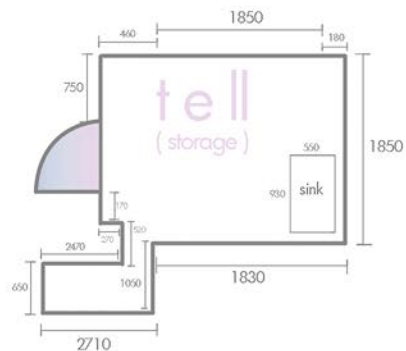

show and tell

공간높이(height): 2400
오차범위(error range): ±50
(underground_59㎡)

artist run space _ show and tell

서울시 영등포구 선유로53길 10