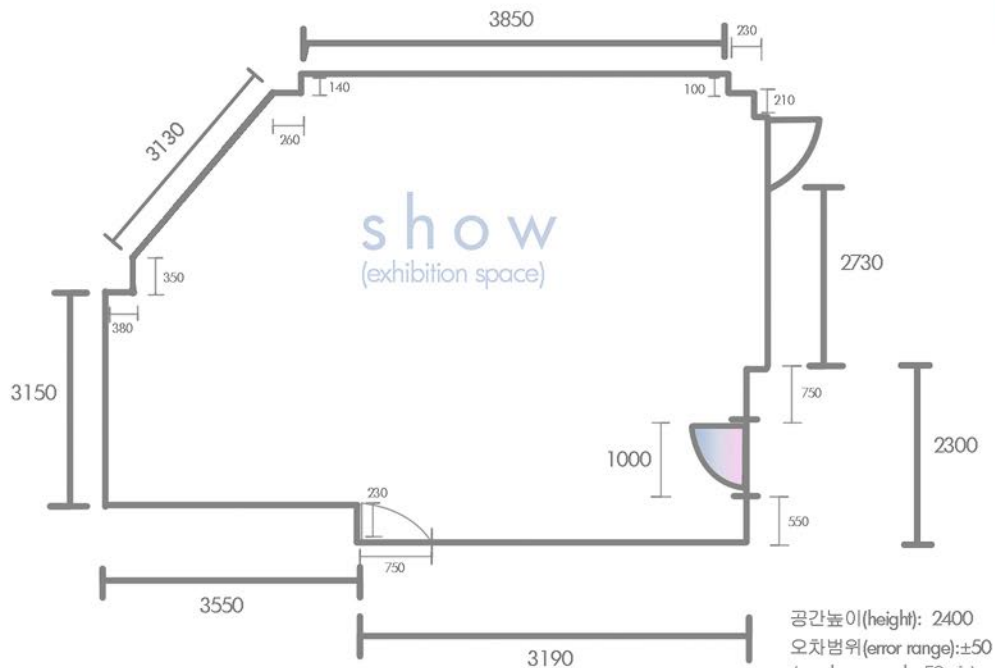

show and tell

공간높이(height): 2400
오차범위(error range): ±50
(underground_59㎡)

artist run space _ show and tell

서울시 영등포구 선유로53길 10